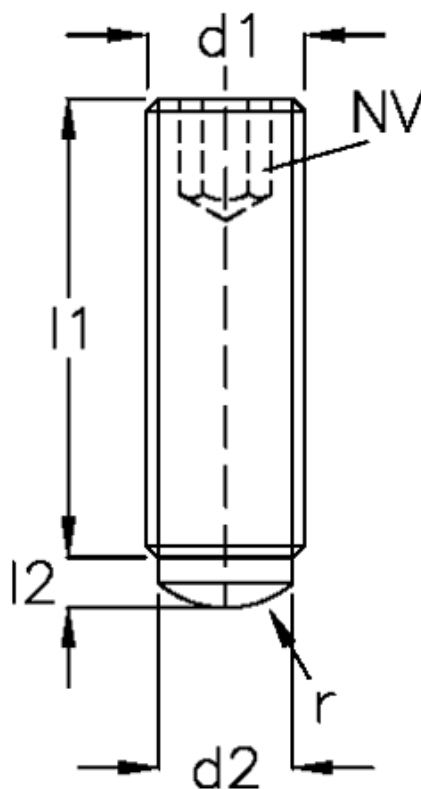

Article number: 20031611

Description: E+G Grub screw
GN 913.2-M5-20-A

Measures

$d1 = M5$

$d2 = 3$

$l1 = 20$

$l2 = 1.0$

$l3 = 0.5$

$NV = 2.5$

$r = 2.5$